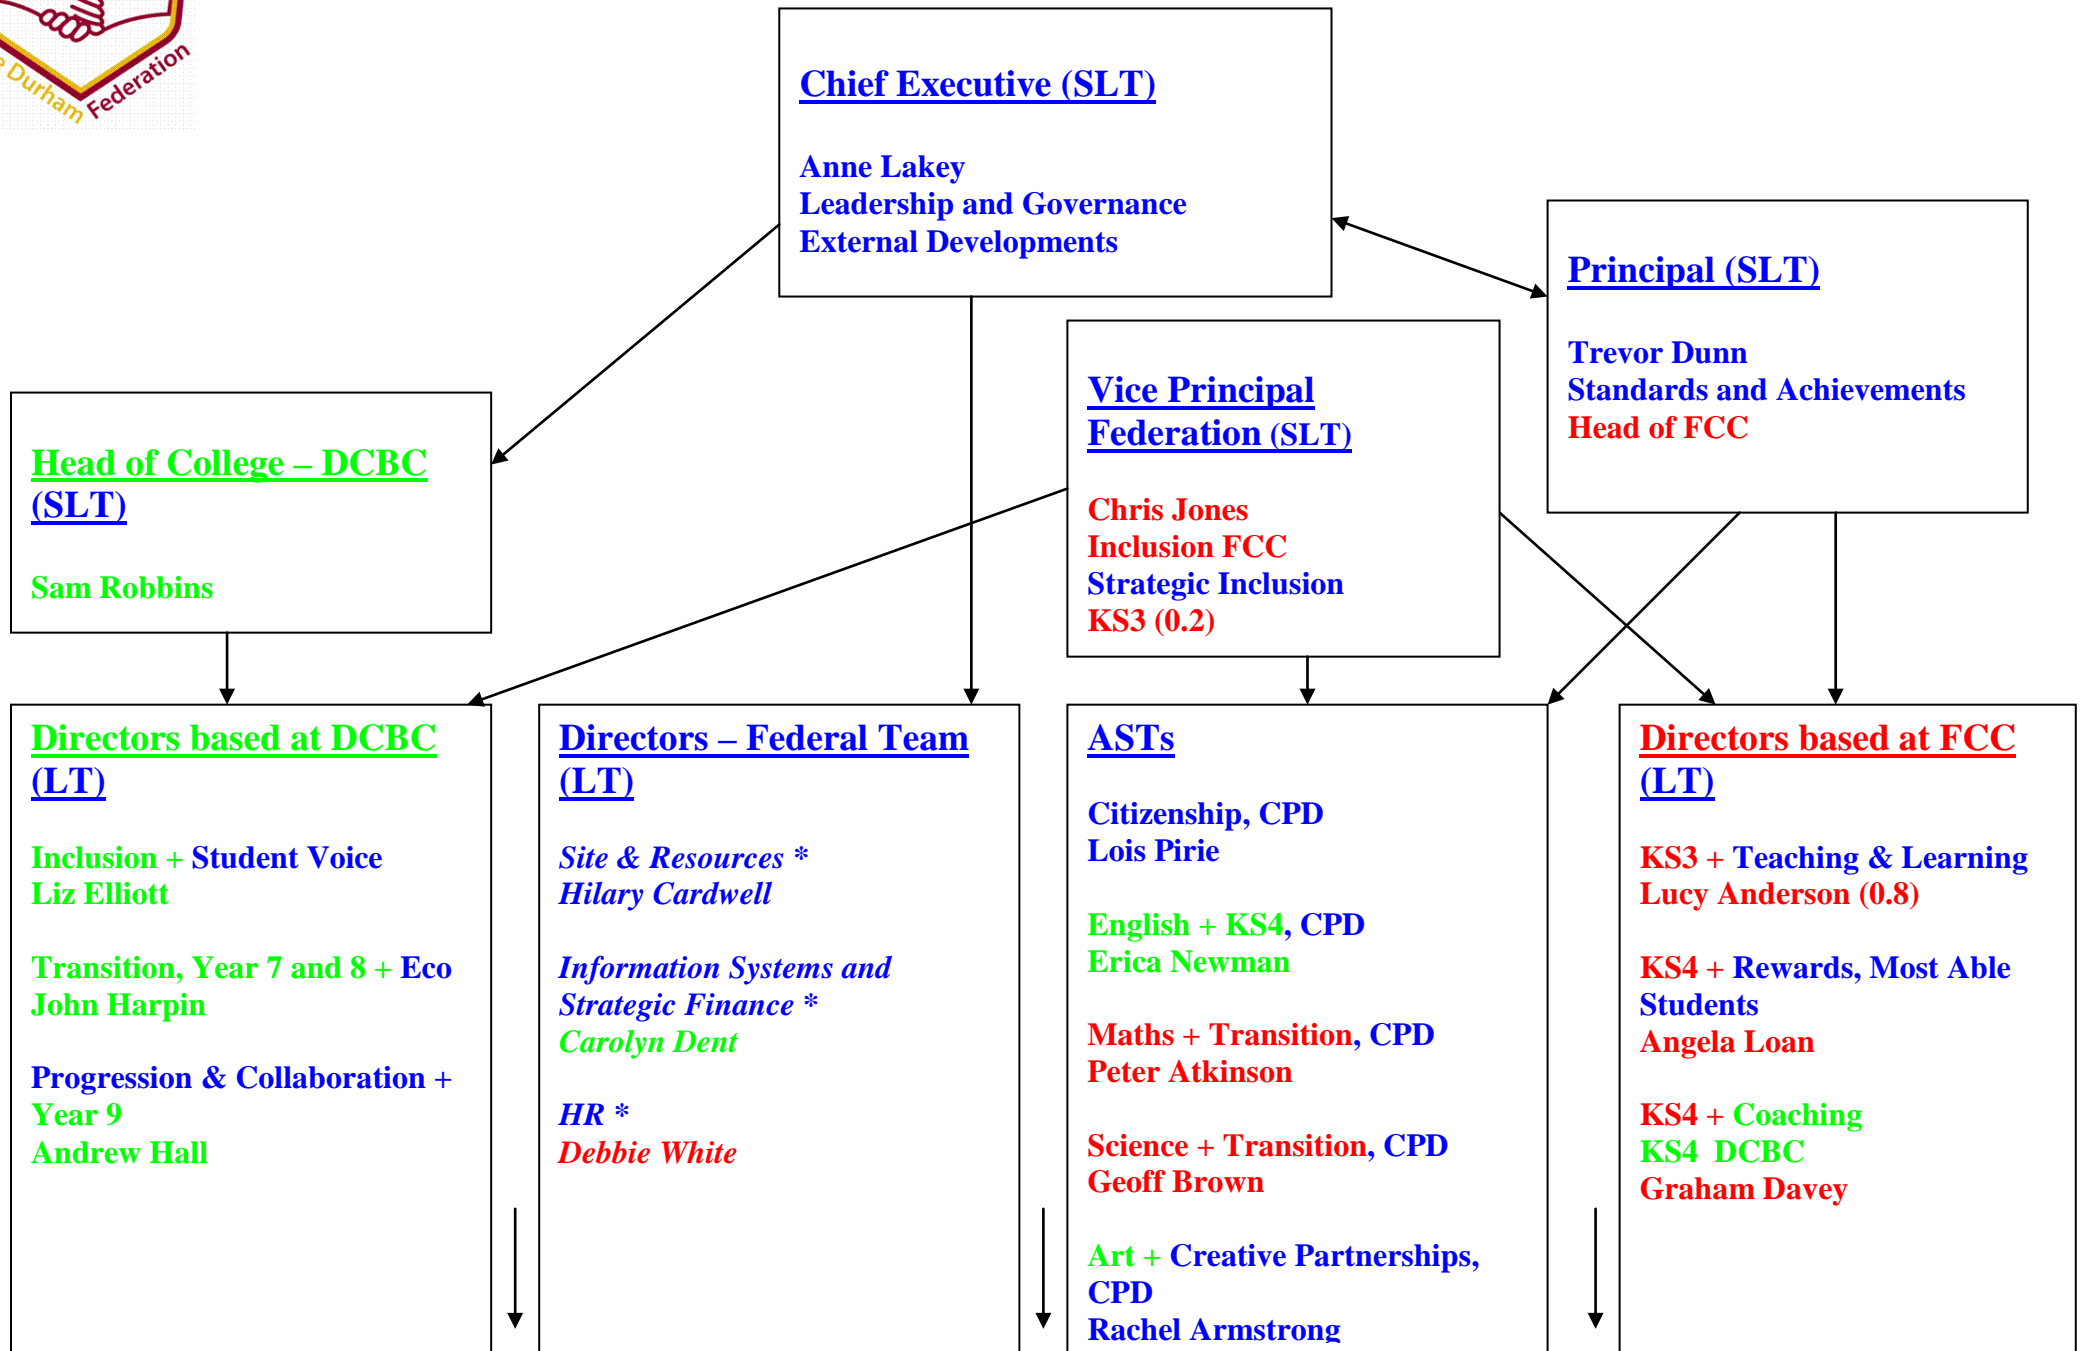

The Durham Federation - Leadership Structure

January 2011

HCA - DCBC

English
Danielle Ford

Maths
Will Cummins

Science
Gwyndaf Roberts

People + Culture
Jane Gibbons (0.8)
Amy Powell (0.2)

Associate Leaders – Federal Team

Key to Leadership Team Structures

Colour Coding

- FCC -
- DCBC -
- Federation -

N.B. Where the role and the college in which a member of staff is based differs, the shading will reflect this.

Font

- Italics * = Support Staff terms of employment
- SLT = Senior Leadership Team
- LT = Leadership Team